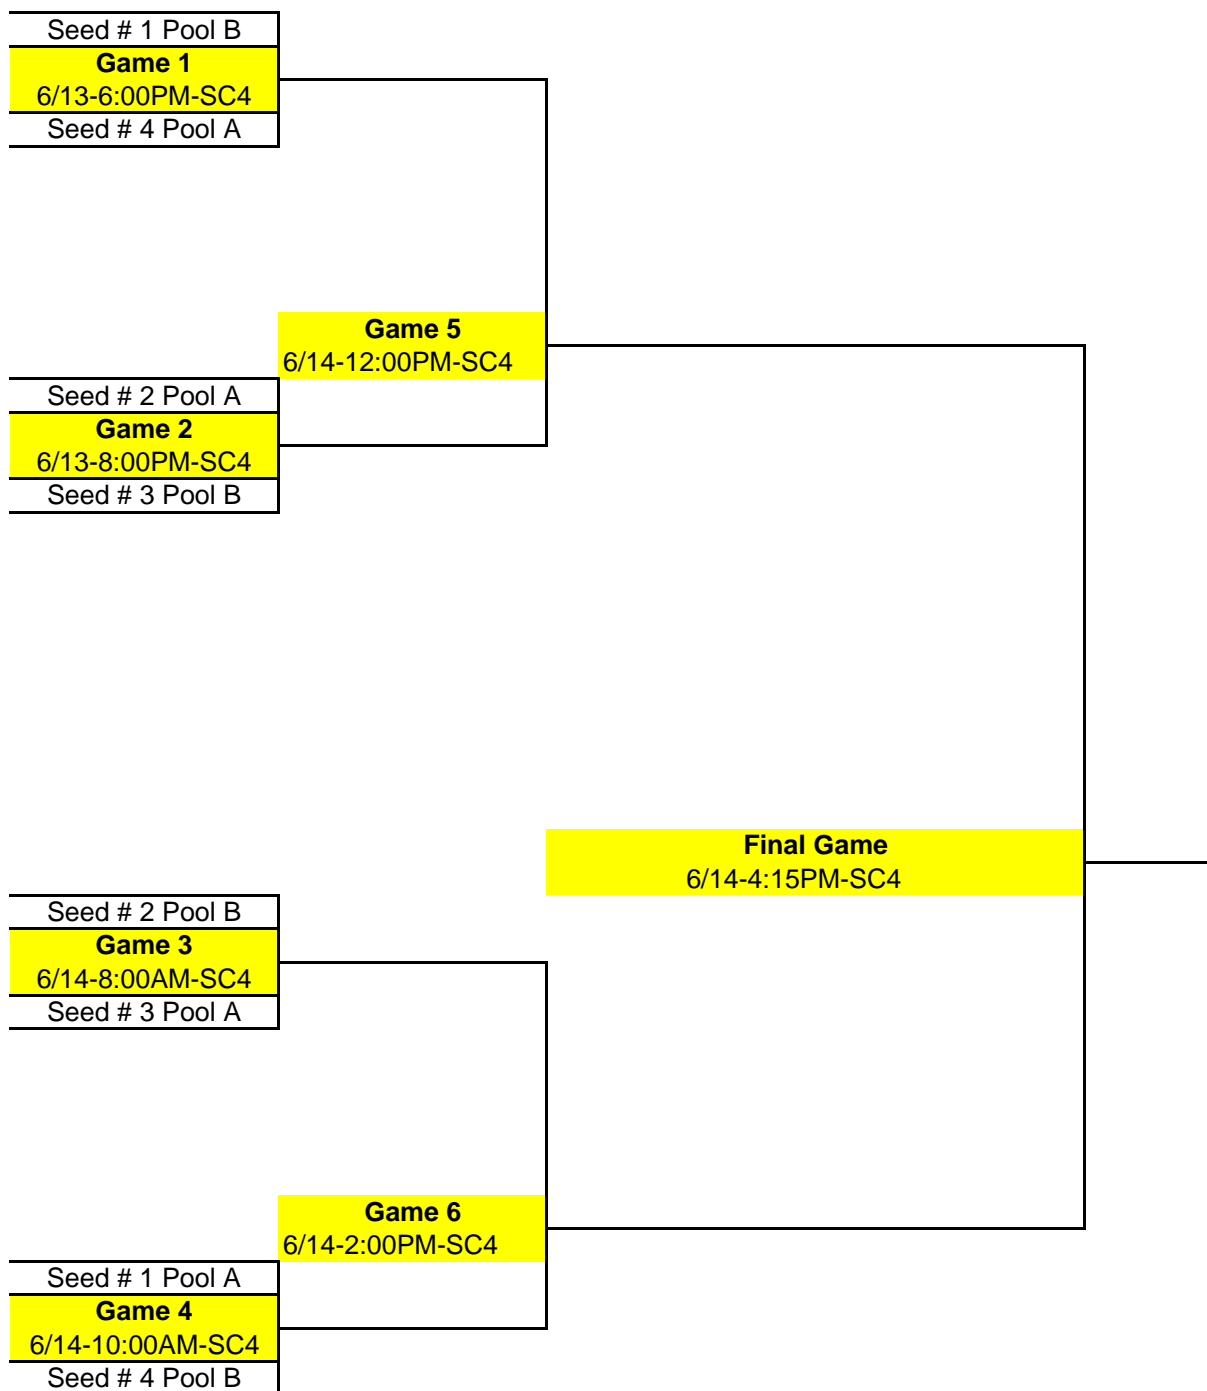

Superceeds prior tie breaking rules

Tie Breakers

Two way tie, same pool

1. Head to Head
2. Total run differential (maxium 7 runs differential)
3. Least run allowed
4. Runs scored
5. Coin flip

10 & Under
 A-1 Torrance
 A-2 Long Beach Gold
 A-3 OCGSL
 A-4 Vista
 B-1 La Mirada
 B-2 Rancho Trabuco Silver
 B-3 Cerritos
 B-4 Laguna Niguel

14 & Under
 A-1 OCGSL
 A-2 Ranco Trubco
 A-3 El Segundo
 A-4 Laguna Niguel
 B-1 Cerritos
 B-2 Long Beach Heartwell (Silver)
 B-3 Torrance
 B-4 Vista

Three way tie, same pool

1. Total run differential (maxium 7 runs differential)
2. Least run allowed
3. Runs scored
4. Coin flip

8-Under Division

First team listed, or top of bracket, will occupy the first base dugout. (Exception, teams playing back to back games on the same field will not be required to change dugouts.)

10-Under Division

First team listed, or top of bracket, will occupy the first base dugout. (Exception, teams playing back to back games on the same field will not be required to change dugouts.)

12-Under Division

First team listed, or top of bracket, will occupy the first base dugout. (Exception, teams playing back to back games on the same field will not be required to change dugouts.)