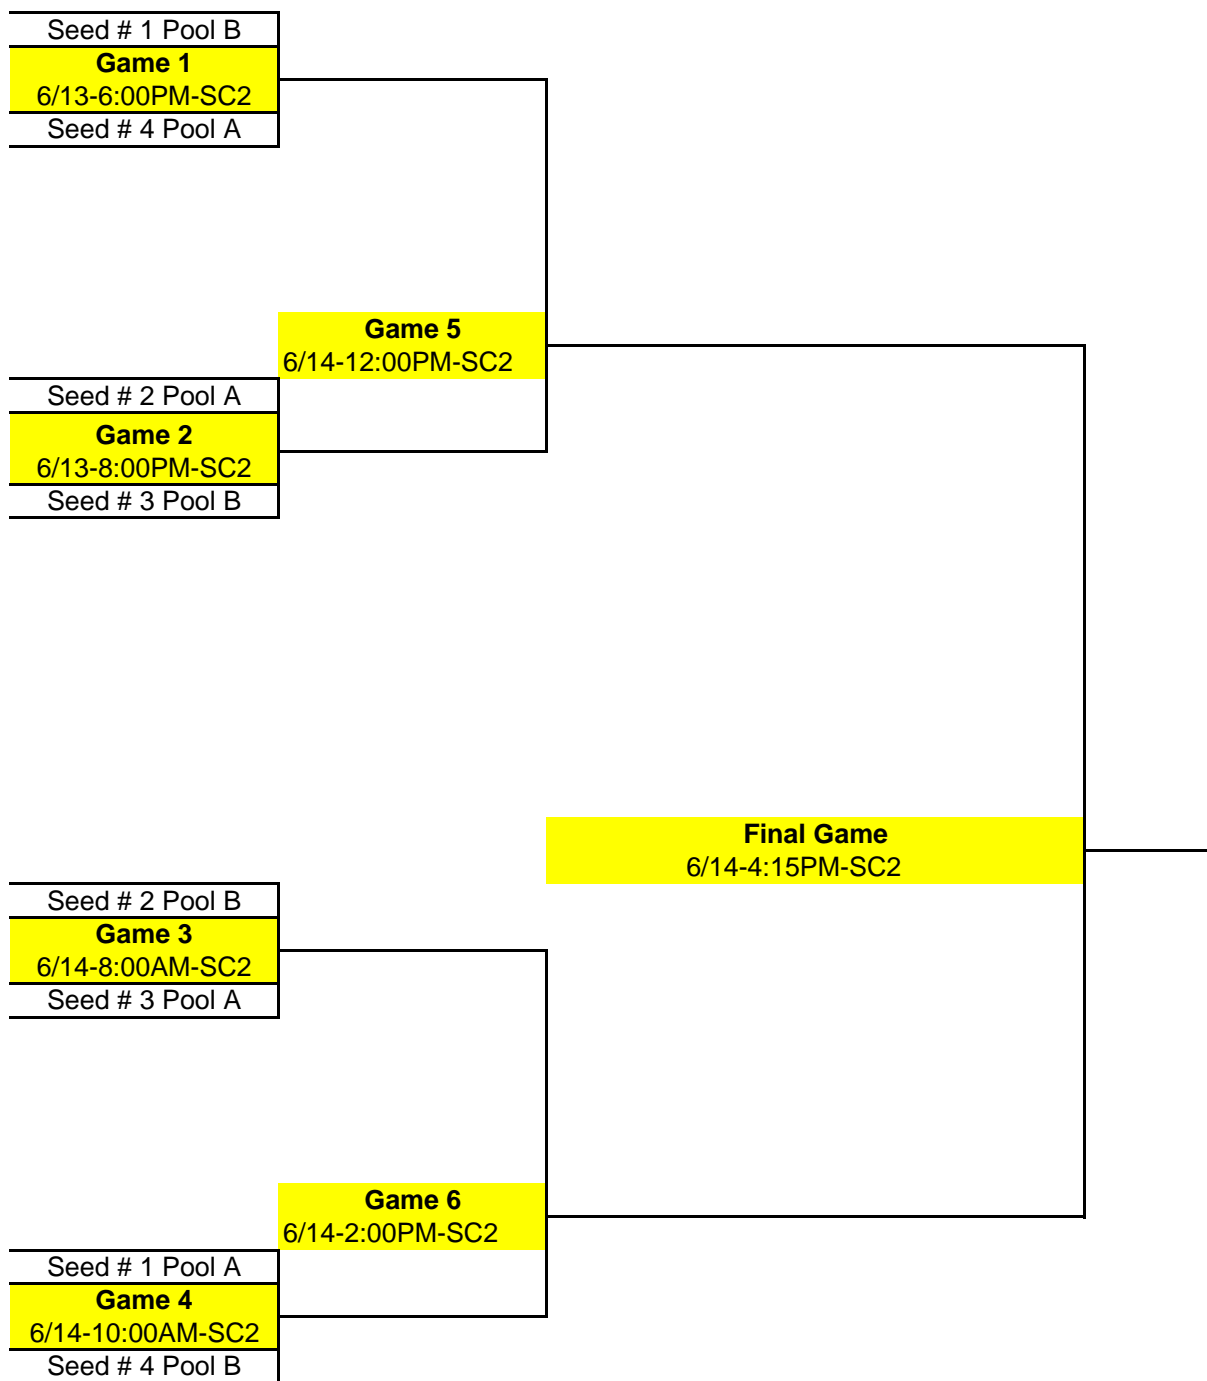

Superceeds prior tie breaking rules

Tie Breakers

Two way tie, same pool

1. Head to Head
2. Total run differential (maxium 7 runs differential)
3. Least run allowed
4. Runs scored
5. Coin flip

10 & Under
 A-1 Torrance
 A-2 Long Beach Gold
 A-3 OCGSL
 A-4 Vista
 B-1 La Mirada
 B-2 Rancho Trabuco Silver
 B-3 Cerritos
 B-4 Laguna Niguel

14 & Under
 A-1 OCGSL
 A-2 Ranco Trubco
 A-3 El Segundo
 A-4 Laguna Niguel
 B-1 Cerritos
 B-2 Long Beach Heartwell (Silver)
 B-3 Torrance
 B-4 Vista

Three way tie, same pool

1. Total run differential (maxium 7 runs differential)
2. Least run allowed
3. Runs scored
4. Coin flip

8-Under Division

First team listed, or top of bracket, will occupy the first base dugout. (Exception, teams playing back to back games on the same field will not be required to change dugouts.)

10-Under Division

First team listed, or top of bracket, will occupy the first base dugout. (Exception, teams playing back to back games on the same field will not be required to change dugouts.)

12-Under Division

First team listed, or top of bracket, will occupy the first base dugout. (Exception, teams playing back to back games on the same field will not be required to change dugouts.)