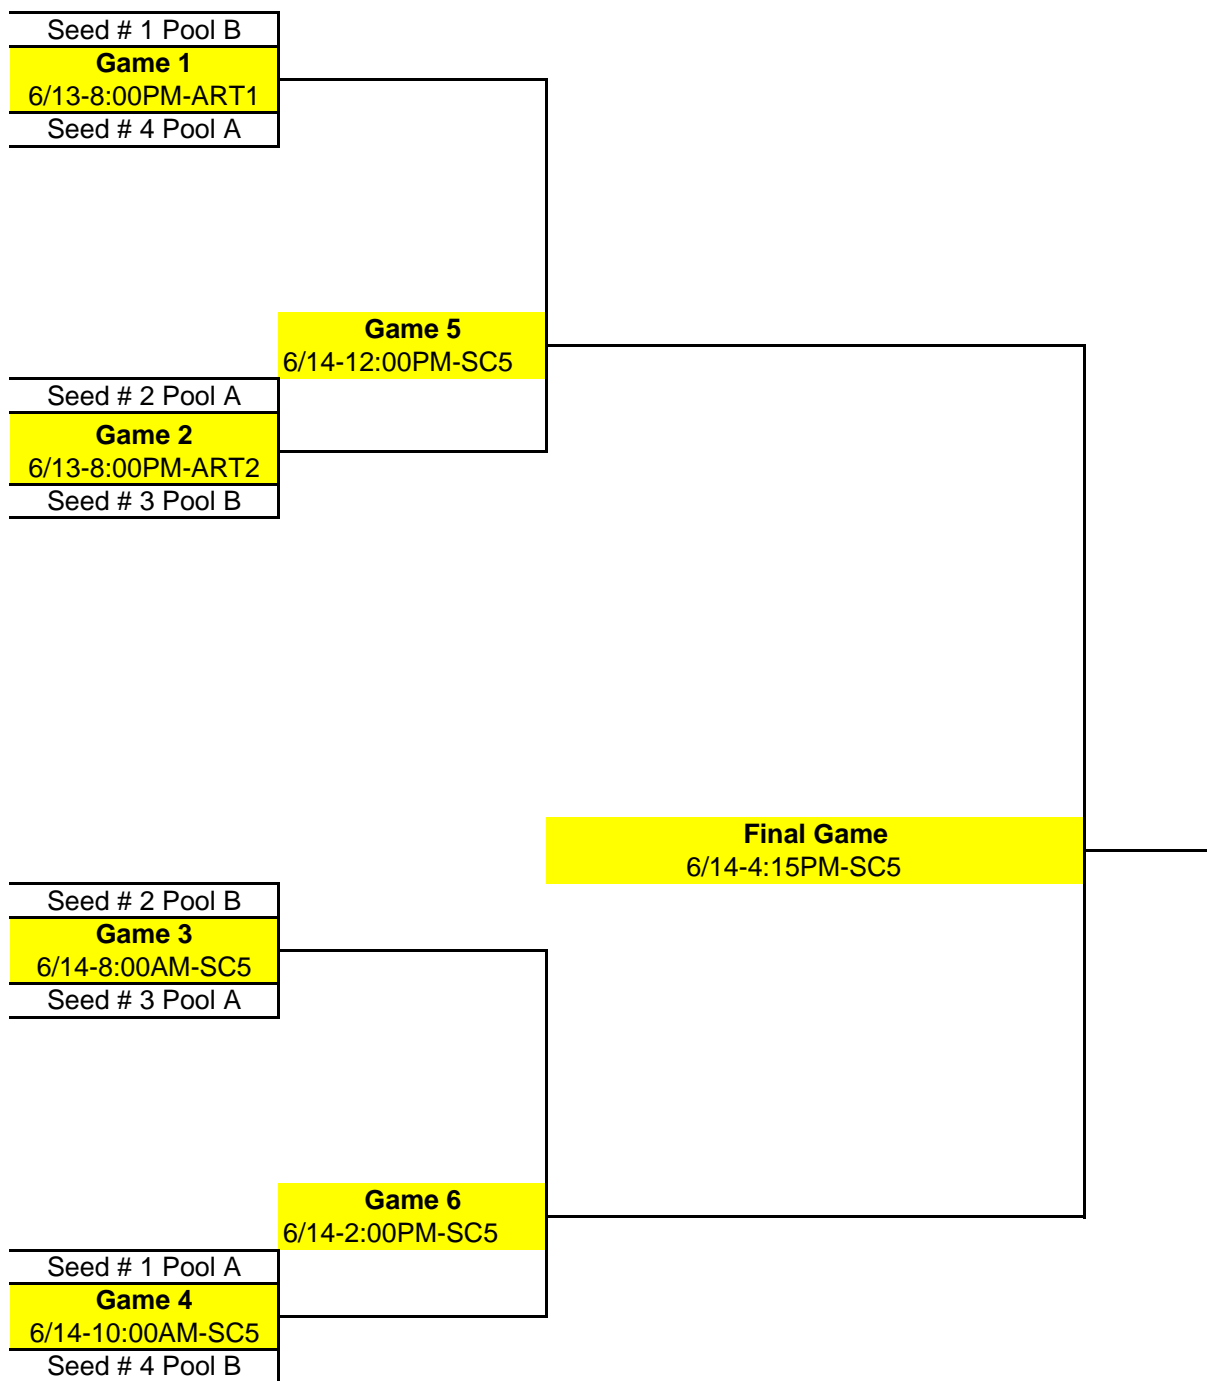

14-Under Division

First team listed, or top of bracket, will occupy the first base dugout. (Exception, teams playing back to back games on the same field will not be required to change dugouts.)