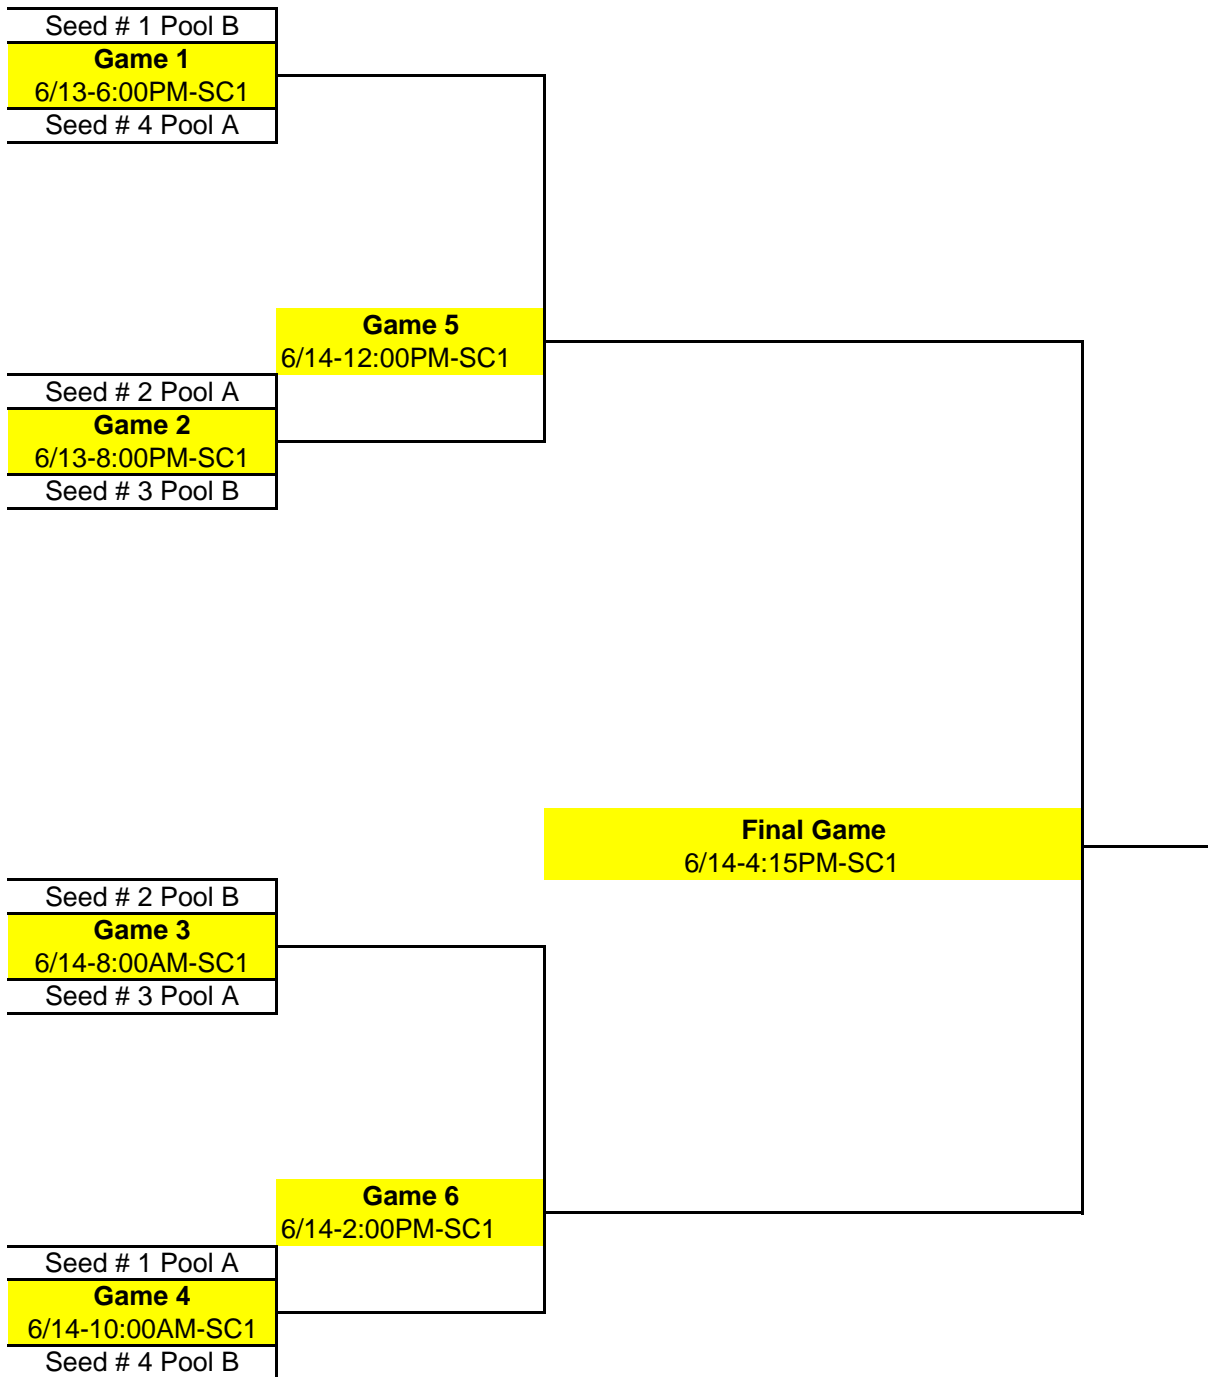

Superceeds prior tie breaking rules

Tie Breakers

Two way tie, same pool

1. Head to Head
2. Total run differential (maxium 7 runs differential)
3. Least run allowed
4. Runs scored
5. Coin flip

10 & Under
 A-1 Torrance
 A-2 Long Beach Gold
 A-3 OCGSL
 A-4 Vista
 B-1 La Mirada
 B-2 Rancho Trabuco Silver
 B-3 Cerritos
 B-4 Laguna Niguel

14 & Under
 A-1 OCGSL
 A-2 Ranco Trubco
 A-3 El Segundo
 A-4 Laguna Niguel
 B-1 Cerritos
 B-2 Long Beach Heartwell (Silver)
 B-3 Torrance
 B-4 Vista

Three way tie, same pool

1. Total run differential (maxium 7 runs differential)
2. Least run allowed
3. Runs scored
4. Coin flip

8-Under Division

First team listed, or top of bracket, will occupy the first base dugout. (Exception, teams playing back to back games on the same field will not be required to change dugouts.)

10-Under Division